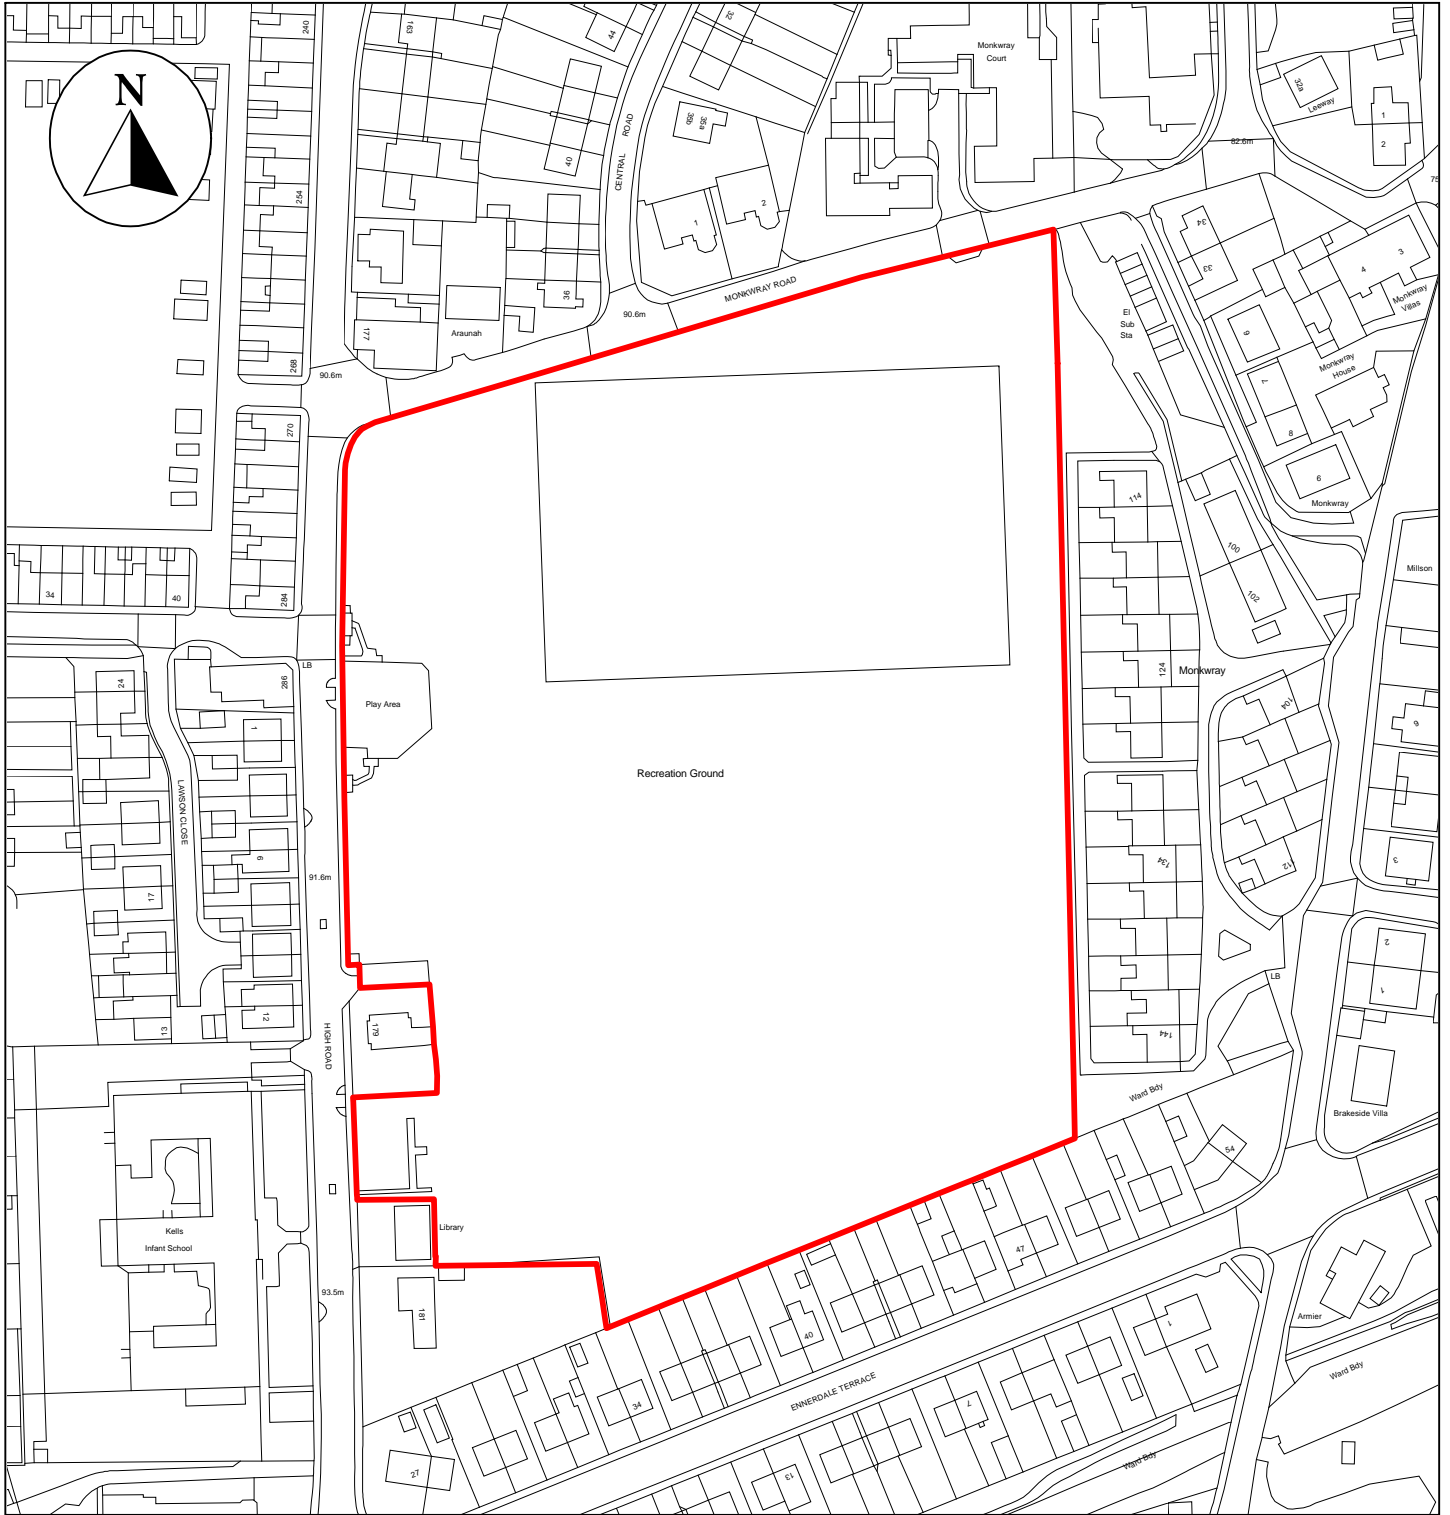

Public Space Protection Order Cumberland Council 2024

ANTI-SOCIAL BEHAVIOUR CRIME AND
POLICING ACT 2014

Welfare Field, Kells, Whitehaven, CA28 9PL

Neighbourhoods
Education and Enforcement
Allerdale House
Workington
CA14 3YJ

Scale: 1 : 1,750
Date: February 2024

©crown copyright database rights 2024
ordnance survey AC0000861732